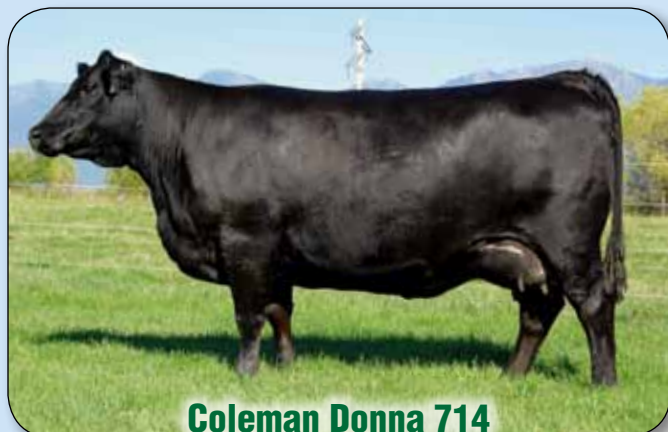

COLEMAN ANGUS/TREXLER ANGUS

Performance Tested Bull Sale

TUESDAY, FEBRUARY 21, 2012

1:00 pm at Missoula Livestock Exchange • Missoula, MT

Coleman Donna 714

Onward X Rainmaker 654X X 6807
Dam of Juneau 0194 and 0299, Full brothers to our 2011 High Selling bull.

Selling: 140 Bulls

100 Fall Bulls • 40 Yearling Bulls

**Sires: Juneau (23 sons) • Emblazon (18) • Paxton (13)
Rito 707 (13) • Ext (11) • Regis (10) • Upward (7)**

We Believe it Starts with the Mother Cow...

skalcreek@msn.com

Check
www.colemanangus.com
for updated sale info.

Bohi Abigail 6014

Traveler 8180 X Emulation Ext 473

"6014" is a full sister to the highest income cow in SAV History
Dam of Coleman Paxton 0256 • Selling 7 Sons